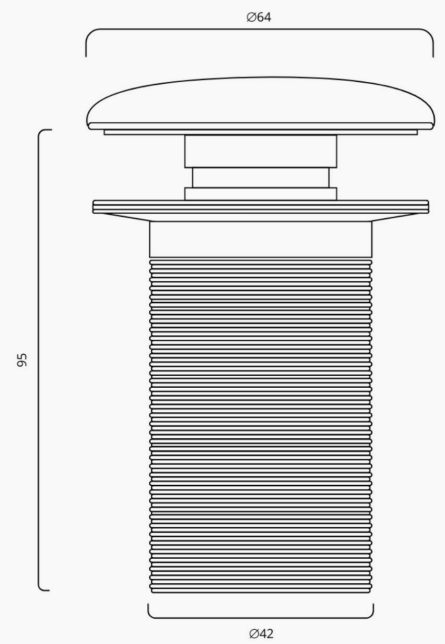

PILL CONCRETE BASINS

POP-UP CONCRETE WASTE