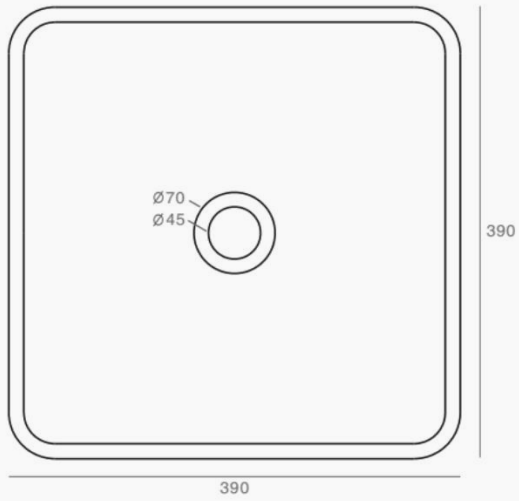

\$60 RRP

**BLUSH PINK
DPU-BP**

32mm dome concrete pop up waste with no overflow.

LUSSO CONCRETE BASINS

ROCCO CONCRETE BASINS

ROCCO 2.0 CONCRETE BASINS

PIAZZA CONCRETE BASINS

PILL CONCRETE BASINS