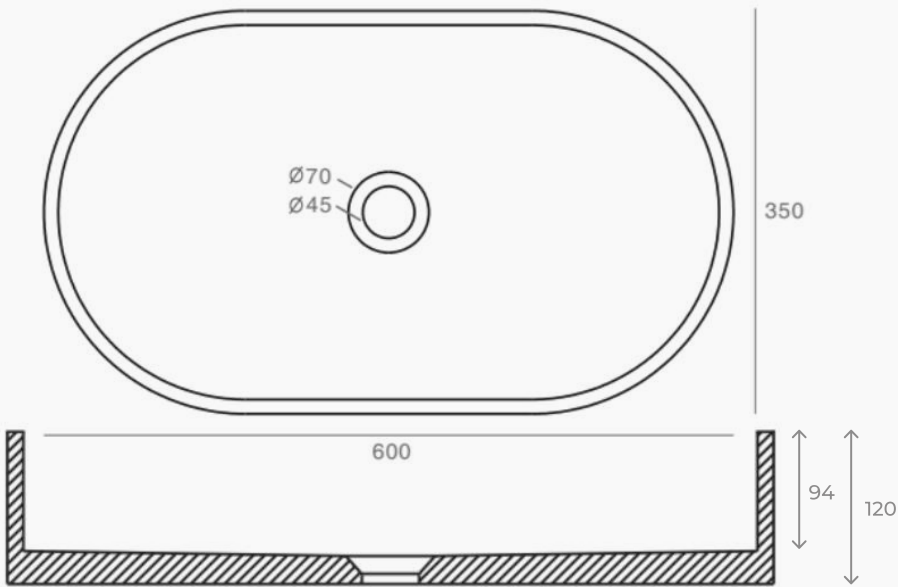

PILL CONCRETE BASINS

POP-UP CONCRETE WASTE