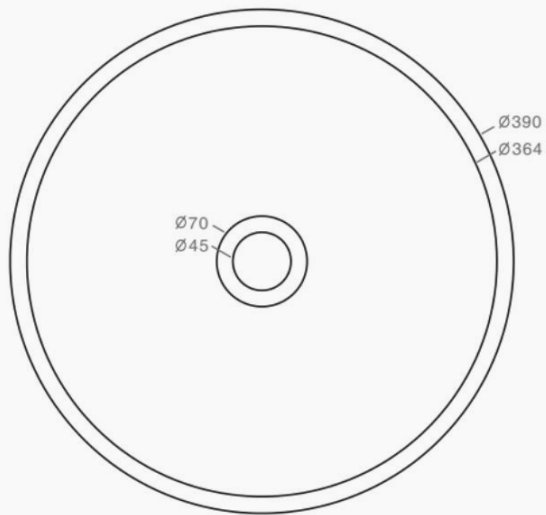

LUSSO CONCRETE BASINS