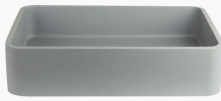

\$500 RRP

MATTE BLACK
PIA-MB

PIAZZA concrete basin with smooth opaque finish.
390 x 390 x 120mm

PRICES BELOW DO NOT INCLUDE FREIGHT. STANDARD COURIER FEES APPLY.

\$550 RRP

**MATTE WHITE
BEL-MW**

BELLA concrete basin with smooth opaque finish.
500 x 325 x 120mm

\$550 RRP

**ASH WHITE
BEL-AW**

BELLA concrete basin with smooth opaque finish.
500 x 325 x 120mm

\$550 RRP

**BLUSH PINK
BEL-BP**

BELLA concrete basin with smooth opaque finish.
500 x 325 x 120mm

\$550 RRP

**MINT GREEN
BEL-MG**

BELLA concrete basin with smooth opaque finish.
500 x 325 x 120mm

\$550 RRP

**STEEL GREY
BEL-SG**

BELLA concrete basin with smooth opaque finish.
500 x 325 x 120mm

\$550 RRP

**TEAL
BEL-TL**

BELLA concrete basin with smooth opaque finish.
500 x 325 x 120mm