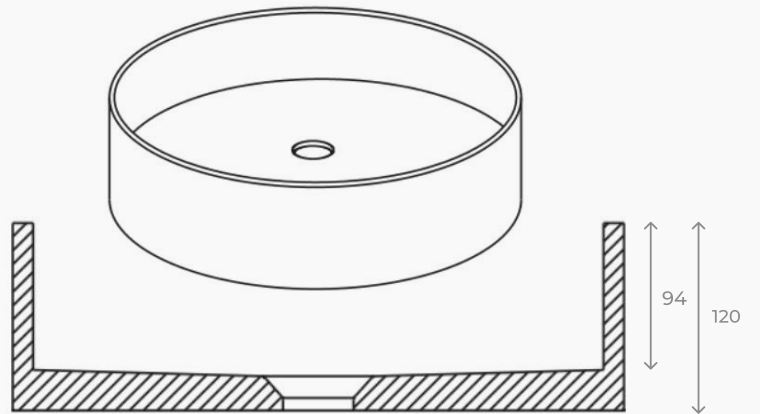

LUSSO CONCRETE BASINS