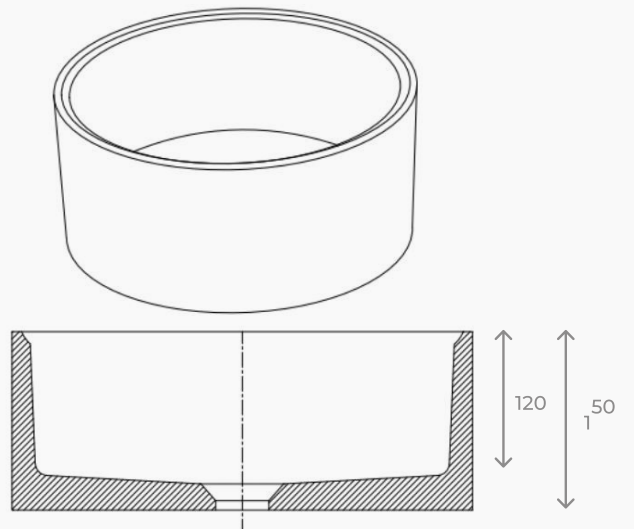

\$60 RRP

**BLUSH PINK
DPU-BP**

32mm dome concrete pop up waste with no overflow.

LUSSO CONCRETE BASINS

ROCCO CONCRETE BASINS

ROCCO 2.0 CONCRETE BASINS

PIAZZA CONCRETE BASINS

PILL CONCRETE BASINS