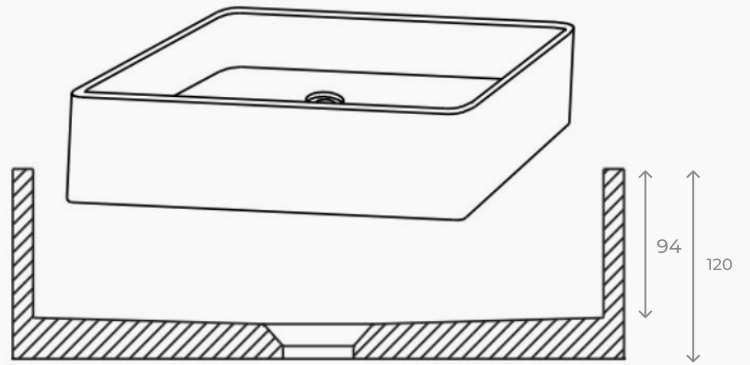

\$60 RRP

**BLUSH PINK
DPU-BP**

32mm dome concrete pop up waste with no overflow.

LUSSO CONCRETE BASINS

ROCCO CONCRETE BASINS

ROCCO 2.0 CONCRETE BASINS

PIAZZA CONCRETE BASINS

PILL CONCRETE BASINS