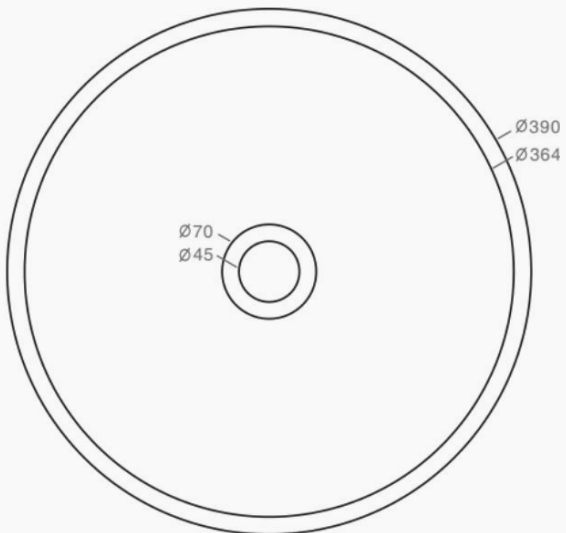

\$60 RRP

**BLUSH PINK
DPU-BP**

32mm dome concrete pop up waste with no overflow.

LUSSO CONCRETE BASINS

ROCCO CONCRETE BASINS

ROCCO 2.0 CONCRETE BASINS

PIAZZA CONCRETE BASINS

PILL CONCRETE BASINS