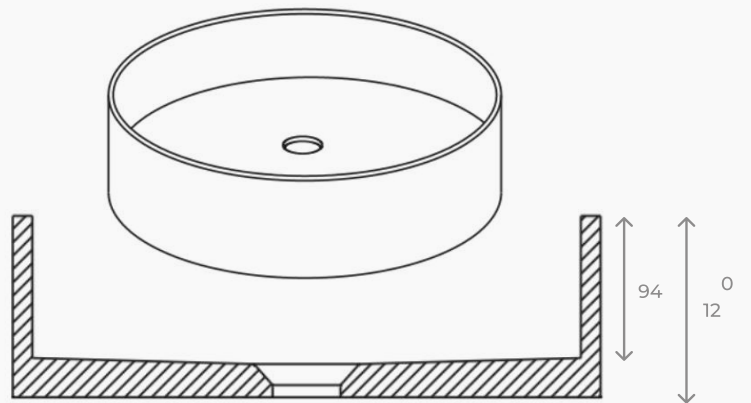

\$60 RRP

**BLUSH PINK
DPU-BP**

32mm dome concrete pop up waste with no overflow.

LUSSO CONCRETE BASINS

ROCCO CONCRETE BASINS

ROCCO 2.0 CONCRETE BASINS

PIAZZA CONCRETE BASINS

PILL CONCRETE BASINS