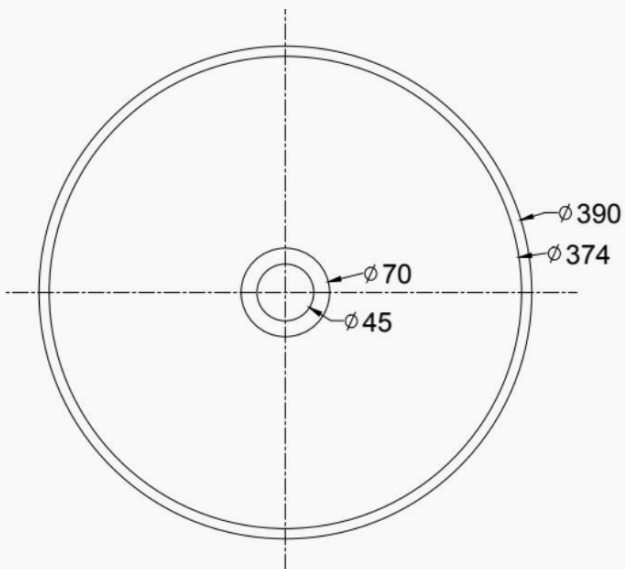

\$60 RRP

**BLUSH PINK
DPU-BP**

32mm dome concrete pop up waste with no overflow.

LUSSO CONCRETE BASINS

ROCCO CONCRETE BASINS

ROCCO 2.0 CONCRETE BASINS

PIAZZA CONCRETE BASINS

PILL CONCRETE BASINS