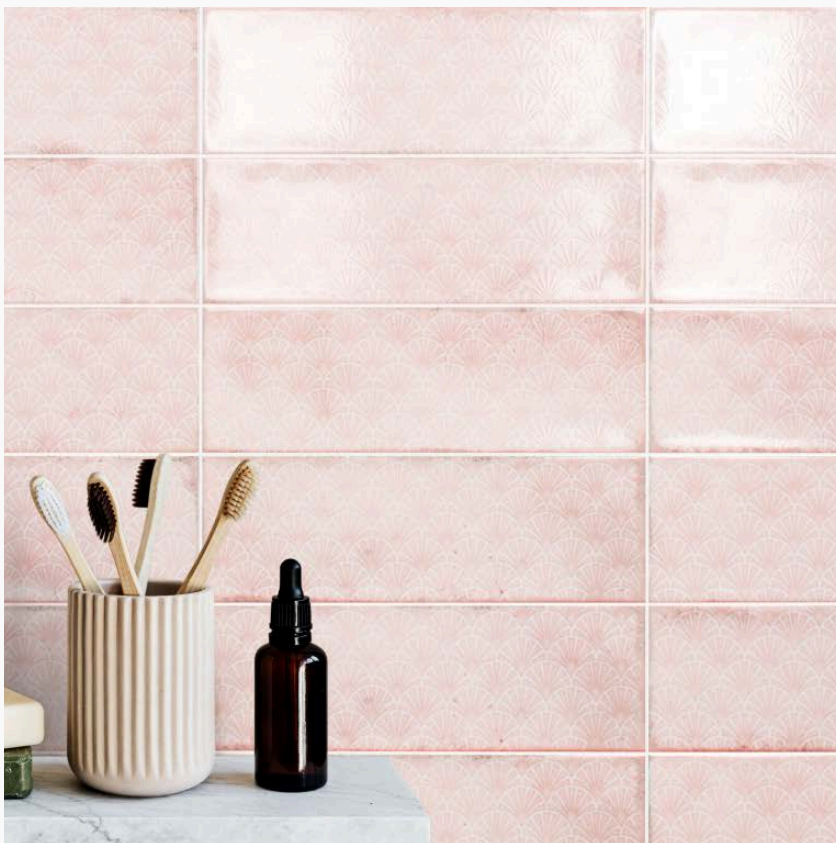

**OMA NATURA
3010AKOOMA**

300 x 100mm
1.2m²/Box (40pc),
33pc/sqm

Akoya

**OMA DÉCOR
3010AKOOMA-D**

300 x 100mm
1.2m²/Box (40pc),
33pc/sqm

Abalone

Spanish Made Ceramic Subway Tiles featuring an Irregular Washed Design, with a Gloss Finish.