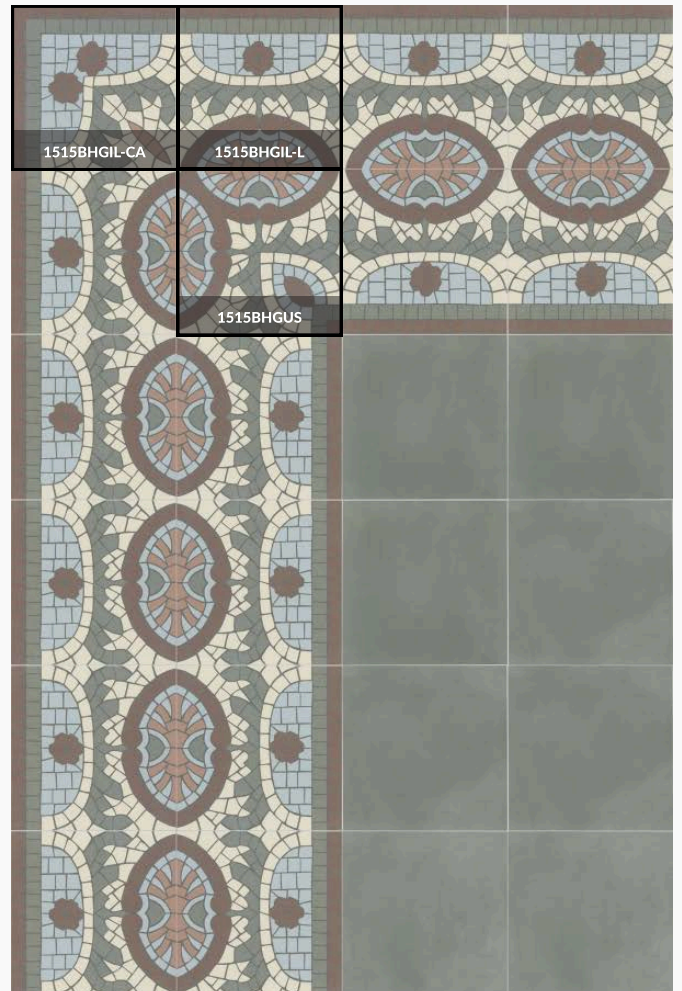

LONDON

Ceramic Wall Tiles featuring a Fluted Design,
with a Satin Finish (unless stated).

Wall Only

Straight Edge

V1 Uniformed Variation

L O N D O N

GLOSS WHITE
3060LONGW

300 x 600mm
1.44m²/Box (8pc),
5.6pc/sqm