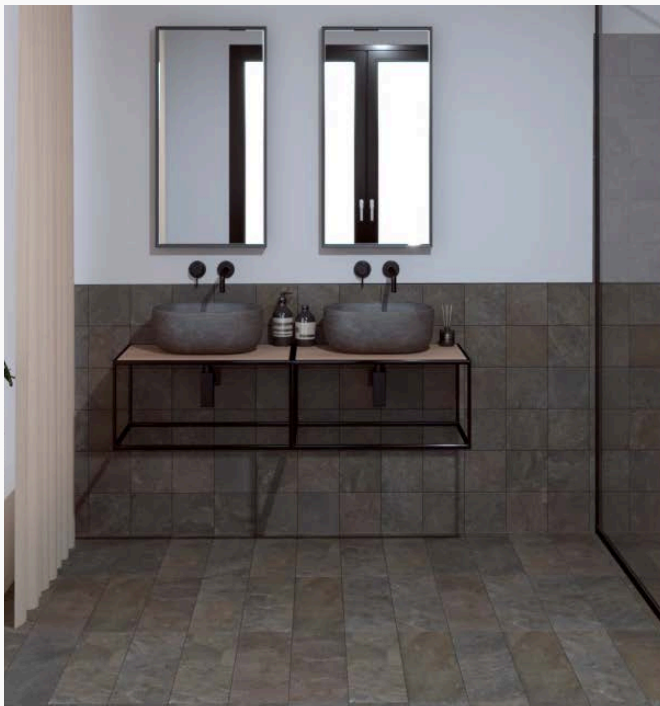

PLEASE NOTE: The Stonepeak Collection varies in colour, texture and design. Each box contains a random mixture of these contrasts with up to 48 different faces across the range. For desired look, it is recommended to lay out preferred combination before installation.

STONEPEAK

SAND
147SPSAN

147 x 147mm
0.907m²/Box (42pc)
46pc/sqm

STONEPEAK

SAGE
147SPSAG

147 x 147mm
0.907m²/Box (42pc)
46pc/sqm

STONEPEAK

BLUE
147SPBLU

147 x 147mm
0.907m²/Box (42pc)
46pc/sqm

STONEPEAK

GREY
147SPGREY

147 x 147mm
0.907m²/Box (42pc)
46pc/sqm

STONEPEAK

IRON
147SPIRO

147 x 147mm
0.907m²/Box (42pc)
46pc/sqm

STONEPEAK

DARK
147SPDAR

147 x 147mm
0.907m²/Box (42pc)
46pc/sqm