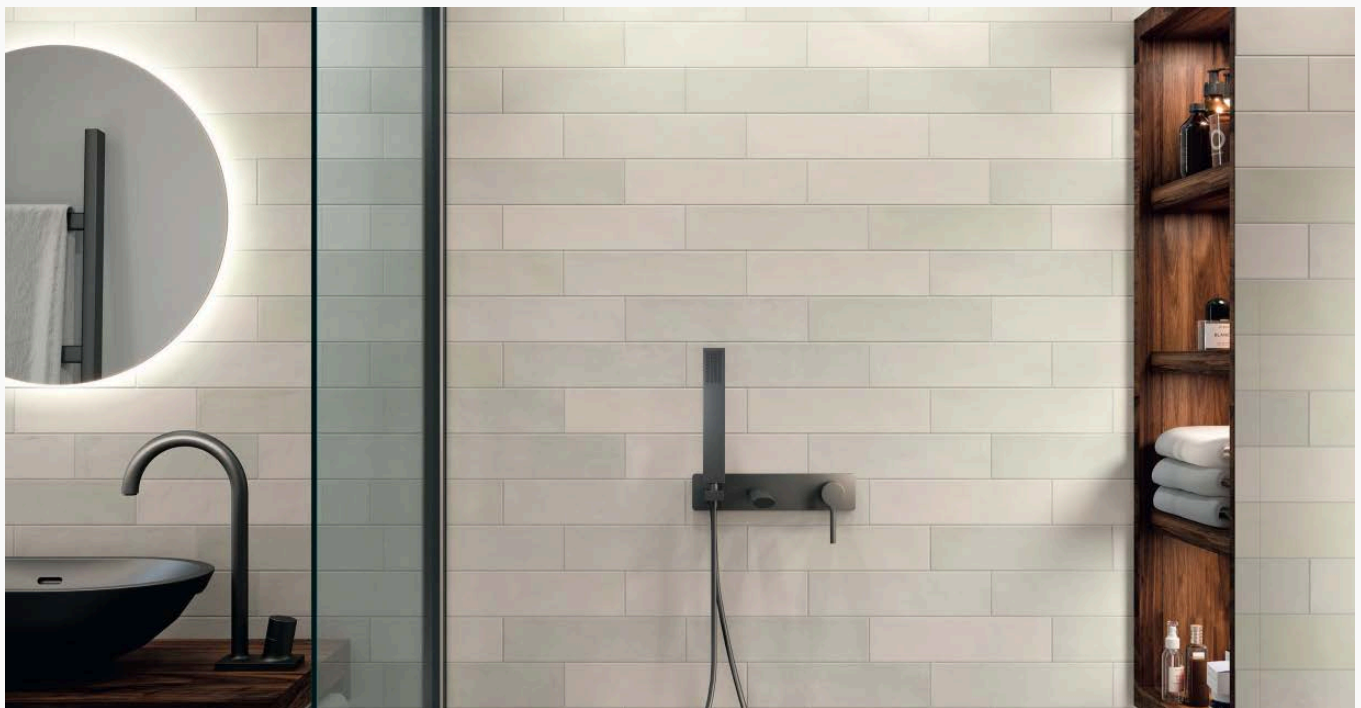

Tathra

Ceramic Subway Tiles featuring a Washed Rippled design, with a Gloss Wavy Finish.

Wall Only

Straight Edge

V2 Slight Variation

Tathra

WHITE
7530TARWHI

75 x 300mm
1.125m²/Box (50pc),
44pc/sqm