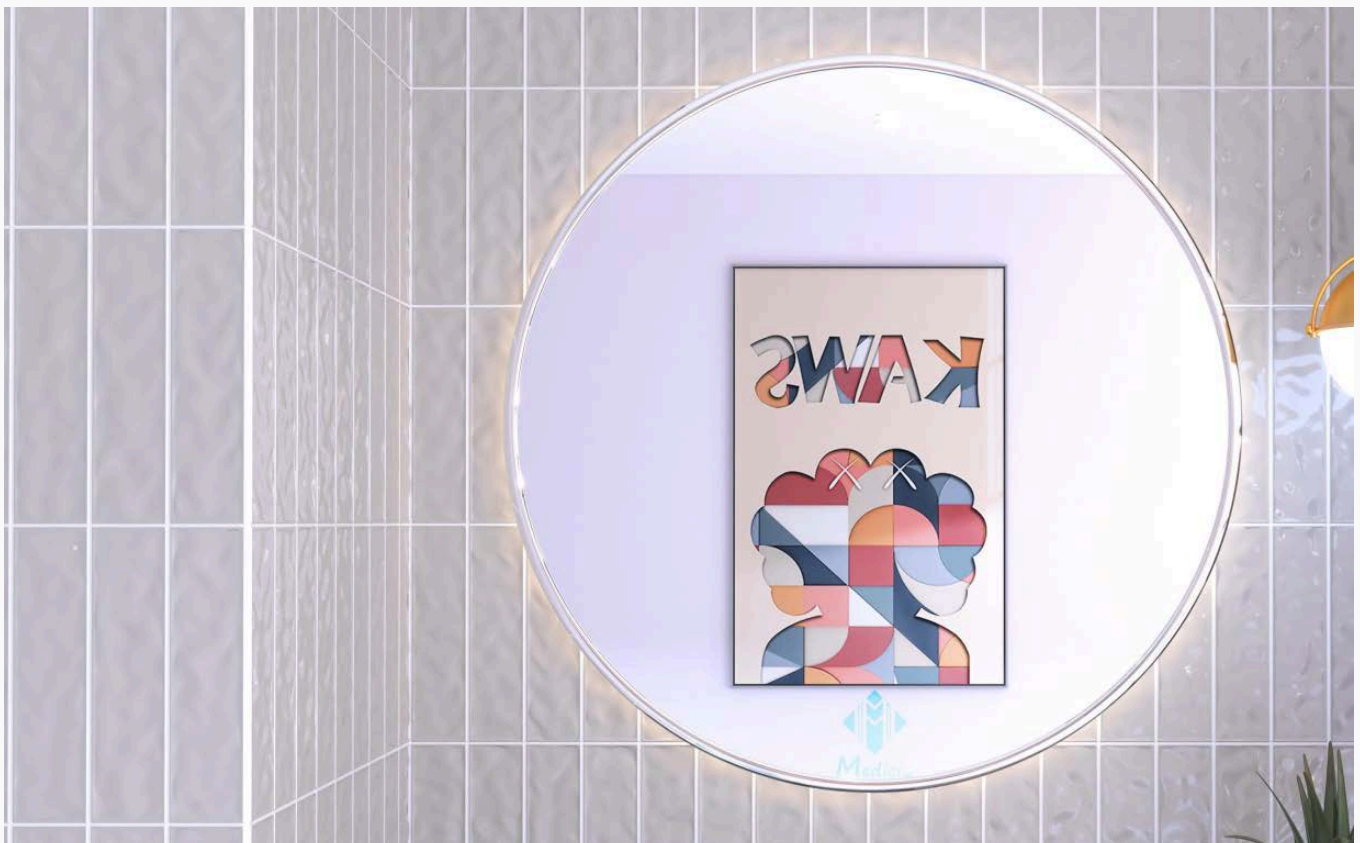

Broadway

GLOSS WHITE
7530BROWHI

75 x 300mm
1.125m²/Box (50pc),
44pc/sqm

Broadway

MATTE WHITE
7530BROMW

75 x 300mm
1.125m²/Box (50pc),
44pc/sqm

Broadway

LIGHT GREY
7530BROLG

75 x 300mm
1.125m²/Box (50pc),
44pc/sqm

Broadway

GLOSS GREEN
7530BROGRE

75 x 300mm
1.125m²/Box (50pc),
44pc/sqm

Broadway

GLOSS BLUE
7530BROBLU

75 x 300mm
1.125m²/Box (50pc),
44pc/sqm