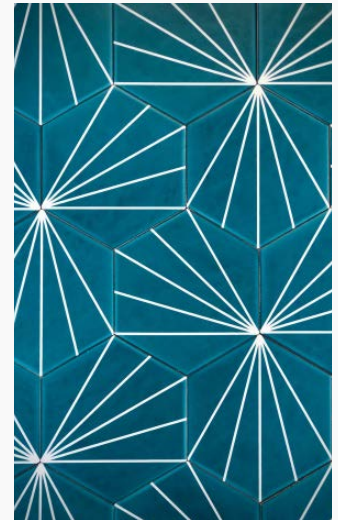

**MATTE PINE GREEN
VIVIDPGR**

200 x 230mm
1.24m²/Box (36pc),
29pc/sqm

VIVID

**SATIN TEAL
VIVIDTEAL**

200 x 230mm
1.1m²/Box (32pc),
29pc/sqm

ORDERS

orders@cbfd.com.au

ENQUIRIES