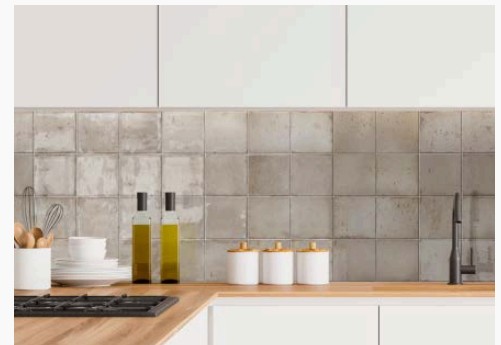

PLEASE NOTE: The Amazonia Collection varies in colour, texture and finish. Each tile may have a mixture of gloss and satin effect and each box contains a random mixture of these contrasts. For desired look, It is recommended to lay out preferred combination before installation.

Amazonia

CHALK
125AMACHA

125 x 125mm
0.94m²/Box (60pc),
64pc/sqm

Amazonia

SAND
125AMASAN

125 x 125mm
0.94m²/Box (60pc),
64pc/sqm

Amazonia

CORAL
125AMACOR

125 x 125mm
0.94m²/Box (60pc),
64pc/sqm

Amazonia

MOSS
125AMAMOS

125 x 125mm
0.94m²/Box (60pc),
64pc/sqm

Amazonia

JADE
125AMAJAD

125 x 125mm
0.94m²/Box (60pc),
64pc/sqm

Amazonia

SAPPHIRE
125AMASAP

125 x 125mm
0.94m²/Box (60pc),
64pc/sqm

Amazonia

CARBON
125AMACAR

125 x 125mm
0.94m²/Box (60pc),
64pc/sqm