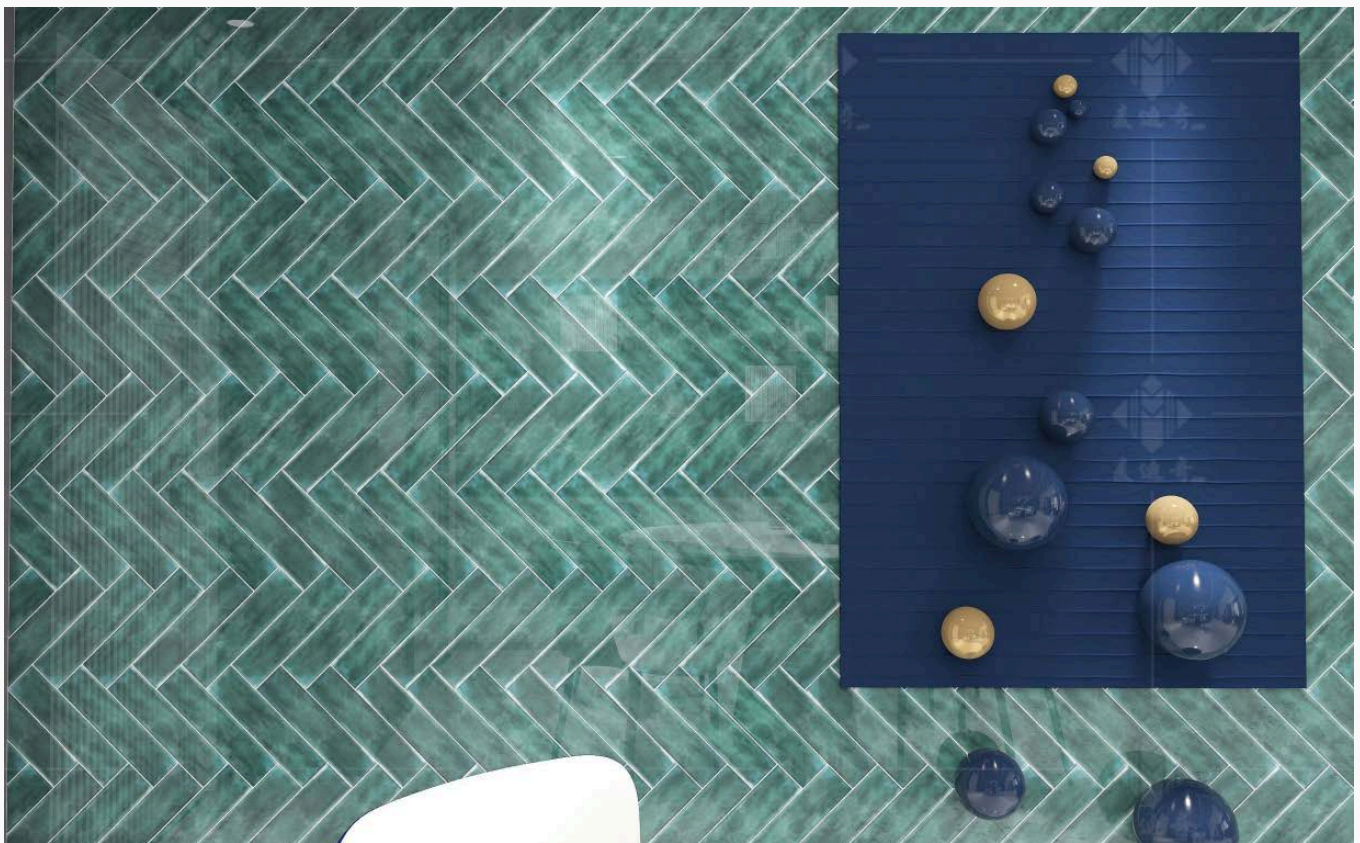

75 x 300mm
1.125m²/Box (50pc),
44pc/sqm

Tathra

OCEAN GREEN
7530TAROCE-G

75 x 300mm
1.125m²/Box (50pc),
44pc/sqm

Tathra

OCEAN BLUE
7530TAROCE-B

75 x 300mm
1.125m²/Box (50pc),
44pc/sqm

Boulevard