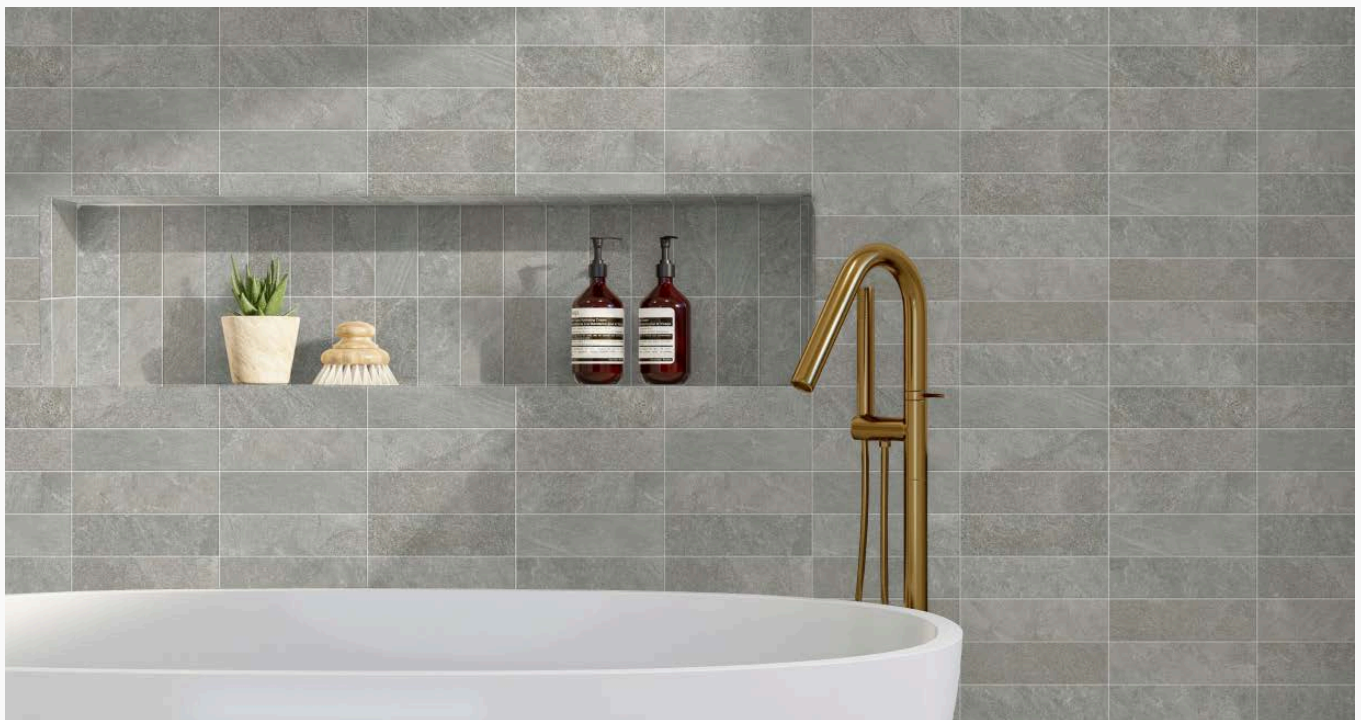

STONEPEAK
IRON
6422SPIRO
64 x 220mm
0.456m²/Box (32pc)
71pc/sqm

STONEPEAK
DARK
6422SPDAR
64 x 220mm
0.456m²/Box (32pc)
71pc/sqm

ANTIQUÉ

Spanish Made Porcelain Tiles featuring a Modern Rustic Wash Design, with a Matte Finish & Classic Textures