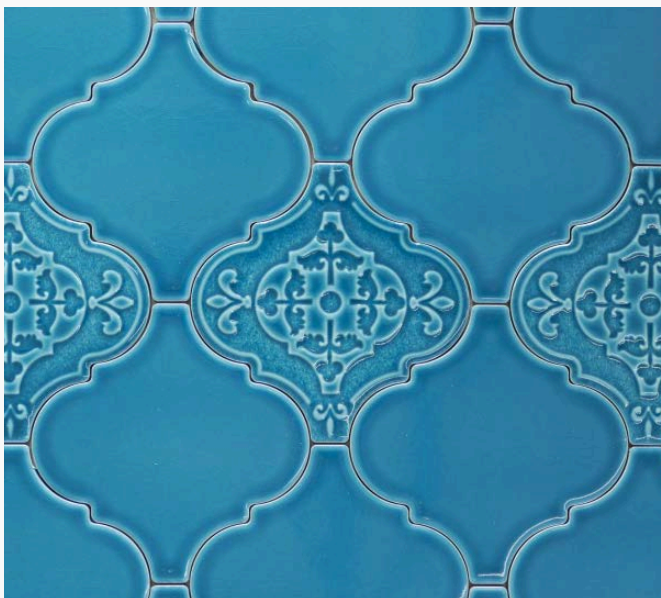

PLEASE NOTE: The Arabesca Blue & Green collections have a craquele glaze and require sealing with an appropriate sealer. Check with your sealer company for best recommendation. Follow the products instructions for the correct application & maintenance. We recommend sealing the tiles after installation but before grouting.

ARABESCA

**CHINOIS BLUE
ARABLCH**

150 x 150mm
0.43m²/Box (34pc),
78pc/sqm

ARABESCA

**CHINOIS BLUE
ARABLCH-R1B**

150 x 150mm
0.41m²/Box (32pc),
78pc/sqm

ARABESCA

**CHINOIS BLUE
ARABLCH-R2B**

150 x 150mm
0.41m²/Box (32pc),
78pc/sqm

ARABESCA

**CHINOIS BLUE
ARABLCH-R4B**

150 x 150mm
0.41m²/Box (32pc),
78pc/sqm