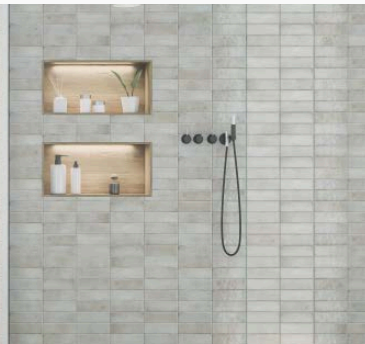

PLEASE NOTE: The Amazonia Collection varies in colour, texture and finish. Each tile may have a mixture of gloss and satin effect and each box contains a random mixture of these contrasts. For desired look, It is recommended to lay out preferred combination before installation.

Amazonia

CHALK
6520AMACHA

65 x 200mm
0.624m²/Box (48pc),
77pc/sqm

Amazonia

SAND
6520AMASAN

65 x 200mm
0.624m²/Box (48pc),
77pc/sqm

Amazonia

CORAL
6520AMACOR

65 x 200mm
0.624m²/Box (48pc),
77pc/sqm

Amazonia

MOSS
6520AMAMOS

65 x 200mm
0.624m²/Box (48pc),
77pc/sqm

Amazonia

JADE
6520AMAJAD

65 x 200mm
0.624m²/Box (48pc),
77pc/sqm

Amazonia

SAPPHIRE
6520AMASAP

65 x 200mm
0.624m²/Box (48pc),
77pc/sqm

Amazonia

CARBON
6520AMACAR

65 x 200mm
0.624m²/Box (48pc),
77pc/sqm