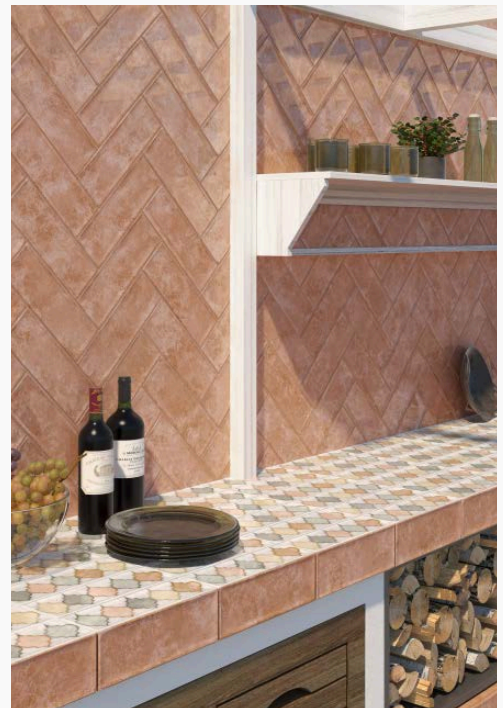

PLEASE NOTE: Abalone Fun White contains variations of Taupe & Sage. Abalone Décor Collection contain multiple faces, not all lantern colours are in the same order on each tile.

Abalone

FUN WHITE
3010ABAFUN

300 x 100mm
1.2m²/Box (40pc),
33pc/sqm

Abalone

IYUN TERRA
3010ABAIYU

300 x 100mm
1.2m²/Box (40pc),
33pc/sqm

Abalone

ALAWO GREEN
3010ABAALA

300 x 100mm
1.2m²/Box (40pc),
33pc/sqm

Abalone

BULU GREY
3010ABABUL

300 x 100mm
1.2m²/Box (40pc),
33pc/sqm

Abalone

OMI BLUE
3010ABAOMI

300 x 100mm
1.2m²/Box (40pc),
33pc/sqm

Abalone

IYUN DÉCOR
3010ABAIYU-D

300 x 100mm
1.2m²/Box (40pc),
33pc/sqm

Abalone

HEIJI DÉCOR
3010ABAHEI-D

300 x 100mm
1.2m²/Box (40pc),
33pc/sqm