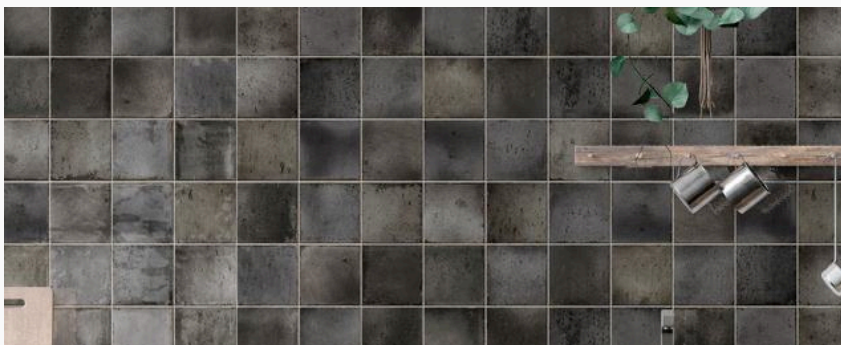

PLEASE NOTE: The Amazonia Collection varies in colour, texture and finish. Each tile may have a mixture of gloss and satin effect and each box contains a random mixture of these contrasts. For desired look, It is recommended to lay out preferred combination before installation.

Amazonia

CHALK
125AMACHA

125 x 125mm
0.94m²/Box (60pc),
64pc/sqm

Amazonia

SAND
125AMASAN

125 x 125mm
0.94m²/Box (60pc),
64pc/sqm

Amazonia

CORAL
125AMACOR

125 x 125mm
0.94m²/Box (60pc),
64pc/sqm

Amazonia

MOSS
125AMAMOS

125 x 125mm
0.94m²/Box (60pc),
64pc/sqm

Amazonia

JADE
125AMAJAD

125 x 125mm
0.94m²/Box (60pc),
64pc/sqm

Amazonia

SAPPHIRE
125AMASAP

125 x 125mm
0.94m²/Box (60pc),
64pc/sqm

Amazonia

CARBON
125AMACAR

125 x 125mm
0.94m²/Box (60pc),
64pc/sqm