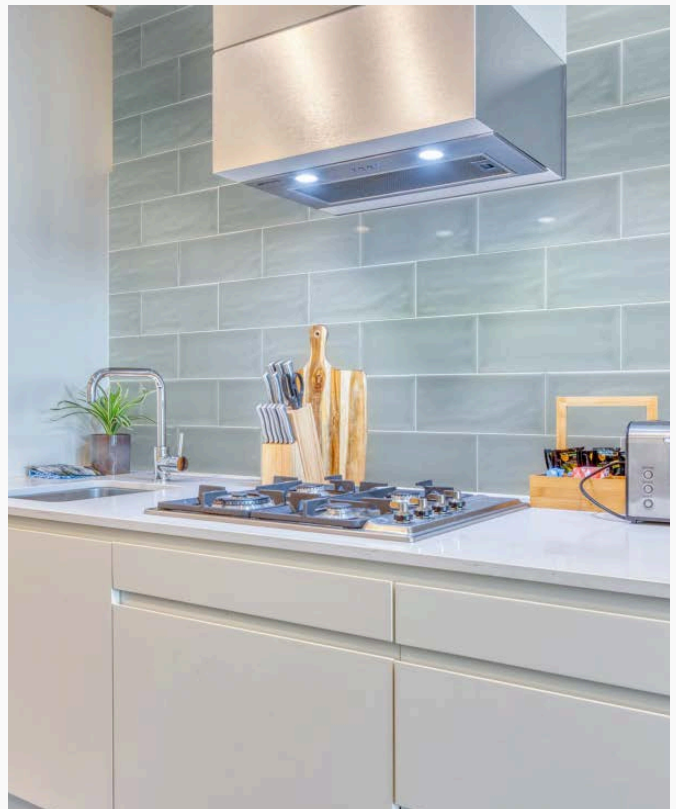

Aria

MATTE WHITE
3010ARIMW

300 x 100mm
1.2m²/Box (40pc),
33pc/sqm

Aria

MATTE GREEN
3010ARIMGRE

300 x 100mm
1.2m²/Box (40pc),
33pc/sqm

Aria

MATTE DUCK EGG
3010ARIMDE

300 x 100mm
1.2m²/Box (40pc),
33pc/sqm

Aria

MATTE PINK
3010ARIMPIN

300 x 100mm
1.2m²/Box (40pc),
33pc/sqm