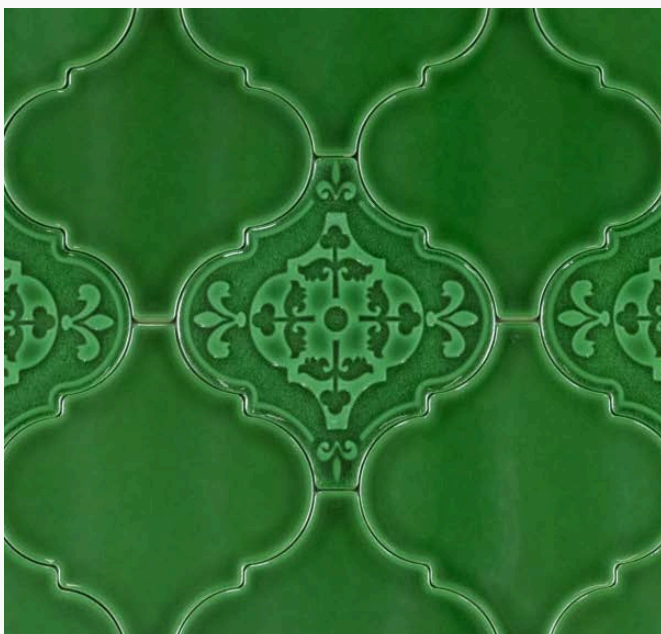

PLEASE NOTE: The Arabesca Blue & Green collections have a craquele glaze and require sealing with an appropriate sealer. Check with your sealer company for best recommendation. Follow the products instructions for the correct application & maintenance. We recommend sealing the tiles after installation but before grouting.

ARABESCA

**HERITAGE GREEN
ARAVCRI**

150 x 150mm
0.43m²/Box (34pc),
78pc/sqm

ARABESCA

**HERITAGE GREEN
ARAVCRI-R1B**

150 x 150mm
0.41m²/Box (32pc),
78pc/sqm

ARABESCA

**HERITAGE GREEN
ARAVCRI-R2B**

150 x 150mm
0.41m²/Box (32pc),
78pc/sqm

ARABESCA

**HERITAGE GREEN
ARAVCRI-R4B**

150 x 150mm
0.41m²/Box (32pc),
78pc/sqm