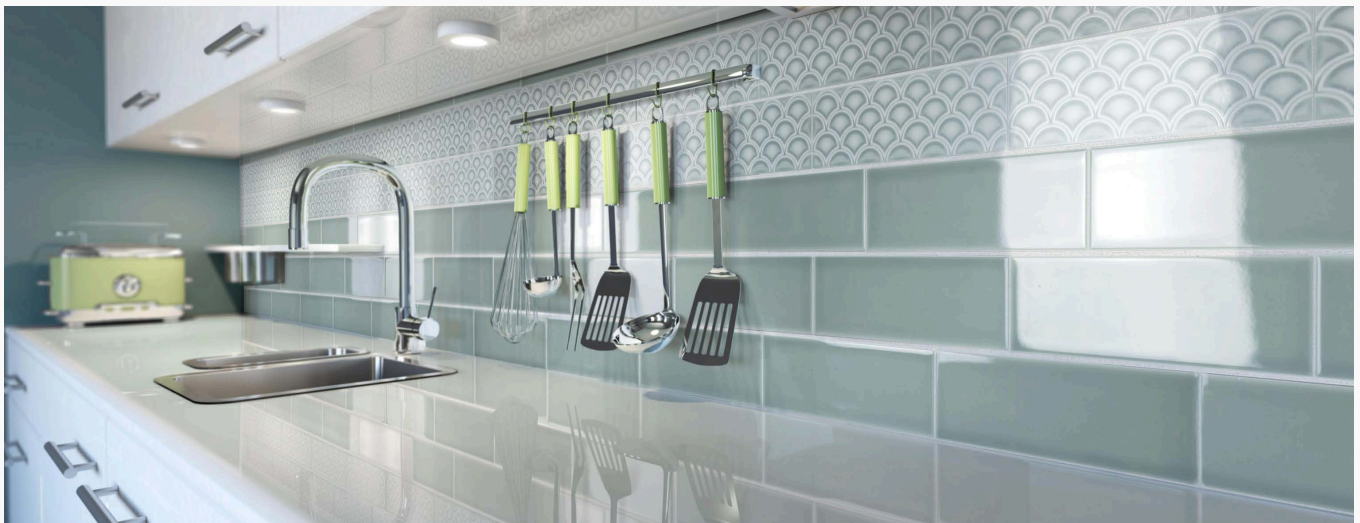

300 x 100mm
1.2m²/Box (40pc),
33pc/sqm

Vermont

**MAPLE BROWN
3010VERMB**

300 x 100mm
1.2m²/Box (40pc),
33pc/sqm

Vermont

**SMOKE SLATE GREY
3010VERSSG**

300 x 100mm
1.2m²/Box (40pc),
33pc/sqm

HAVANA