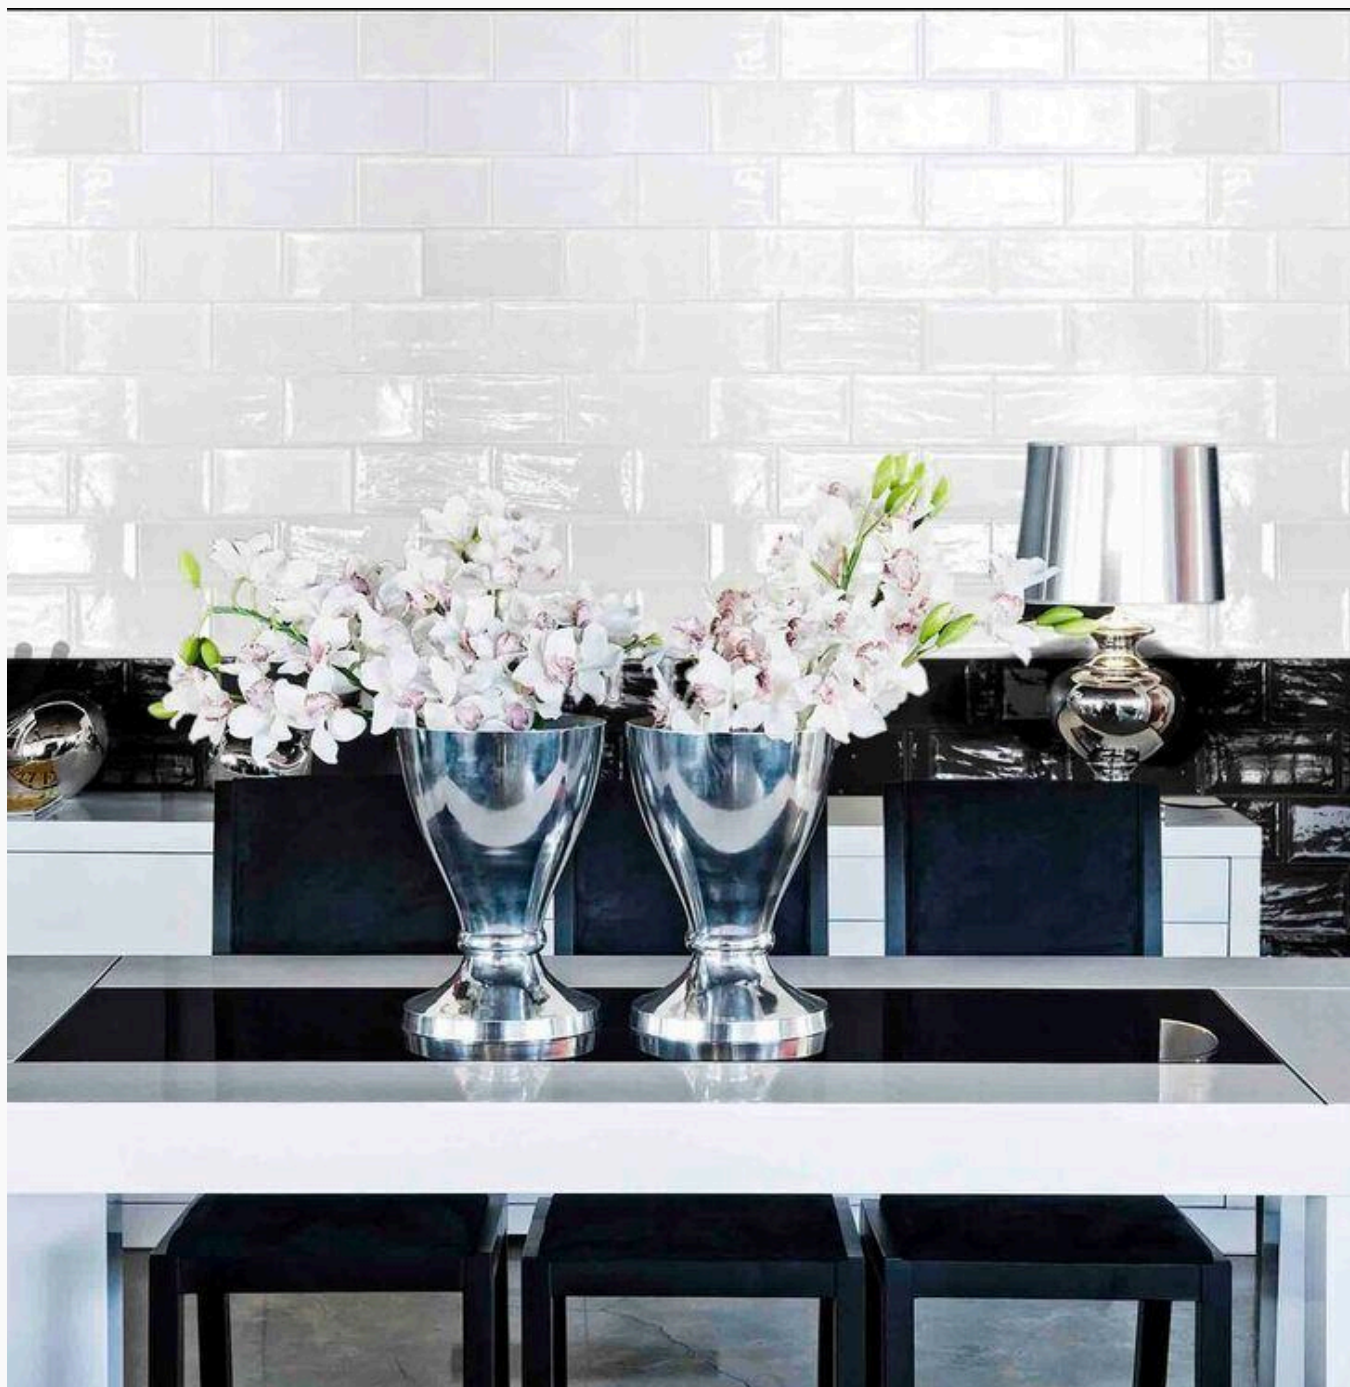

GLOSS WHITE
2010ARTBLA

200 x 100mm
1m²/Box (50pc),
50pc/sqm

artisan

GLOSS BLACK
2010ARTNEG

200 x 100mm
1m²/Box (50pc),
50pc/sqm

bevelled

Spanish Made Ceramic Subway Tiles featuring a Bevelled Edge, with some profiles featuring a Craquele Design.