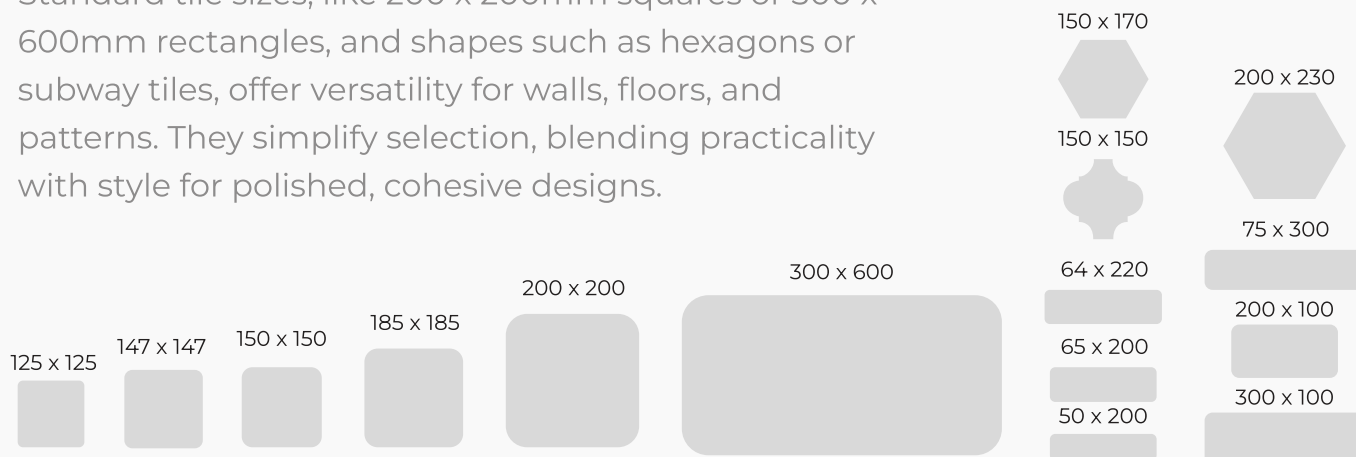

Standard tile sizes, like 200 x 200mm squares or 300 x 600mm rectangles, and shapes such as hexagons or subway tiles, offer versatility for walls, floors, and patterns. They simplify selection, blending practicality with style for polished, cohesive designs.