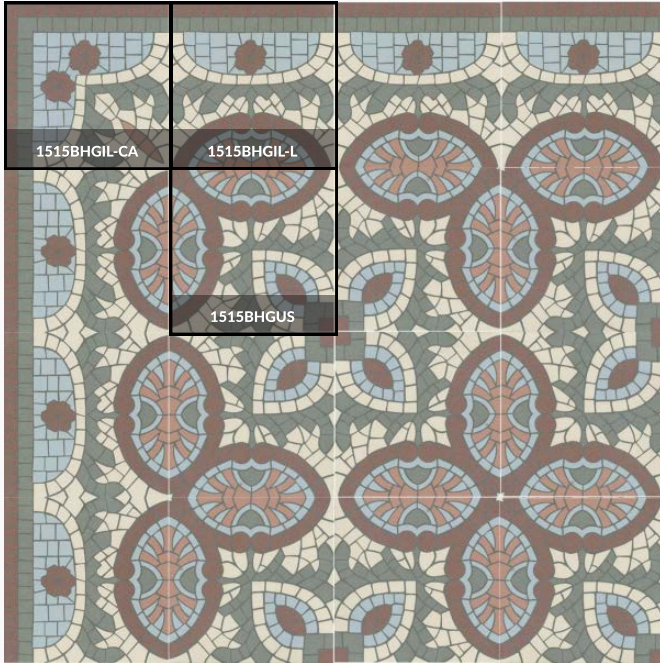

LONDON

Ceramic Wall Tiles featuring a Fluted Design,
with a Satin Finish (unless stated).

Wall Only

Straight Edge

V1 Uniformed Variation

L O N D O N

GLOSS WHITE
3060LONGW

300 x 600mm
1.44m²/Box (8pc),
5.6pc/sqm