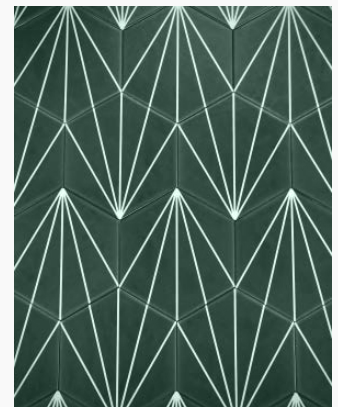

**MATTE PINE GREEN
VIVIDPGR**

200 x 230mm
1.24m²/Box (36pc),
29pc/sqm

VIVID

**SATIN TEAL
VIVIDTEAL**

200 x 230mm
1.1m²/Box (32pc),
29pc/sqm

ORDERS

orders@cbfd.com.au

ENQUIRIES