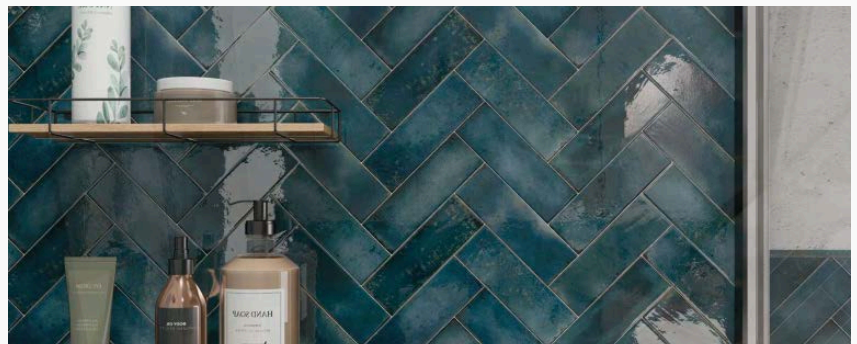

PLEASE NOTE: The Amazonia Collection varies in colour, texture and finish. Each tile may have a mixture of gloss and satin effect and each box contains a random mixture of these contrasts. For desired look, It is recommended to lay out preferred combination before installation.

Amazonia

CHALK
6520AMACHA

65 x 200mm
0.624m²/Box (48pc),
77pc/sqm

Amazonia

SAND
6520AMASAN

65 x 200mm
0.624m²/Box (48pc),
77pc/sqm

Amazonia

CORAL
6520AMACOR

65 x 200mm
0.624m²/Box (48pc),
77pc/sqm

Amazonia

MOSS
6520AMAMOS

65 x 200mm
0.624m²/Box (48pc),
77pc/sqm

Amazonia

JADE
6520AMAJAD

65 x 200mm
0.624m²/Box (48pc),
77pc/sqm

Amazonia

SAPPHIRE
6520AMASAP

65 x 200mm
0.624m²/Box (48pc),
77pc/sqm

Amazonia

CARBON
6520AMACAR

65 x 200mm
0.624m²/Box (48pc),
77pc/sqm