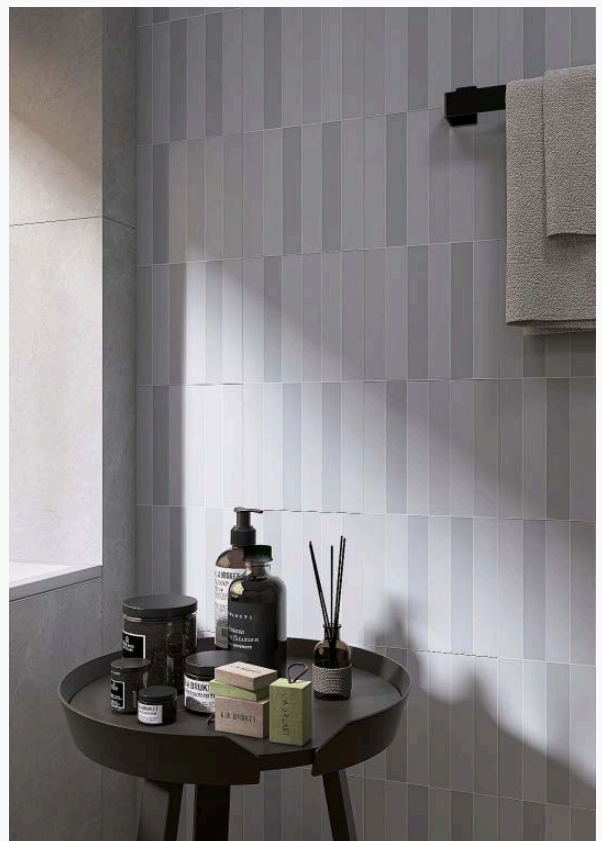

Carnival

BALLOON GREY
3060CARGREY

300 x 600mm
1.44m²/Box (8pc),
5.6pc/sqm

Carnival

VANILLA ICE
3060CARVAN

300 x 600mm
1.44m²/Box (8pc),
5.6pc/sqm

Carnival

FAIRY FLOSS PINK
3060CARPIN

300 x 600mm
1.44m²/Box (8pc),
5.6pc/sqm

Carnival

PEPPERMINT GREEN
3060CARPEP

300 x 600mm
1.44m²/Box (8pc),
5.6pc/sqm

Carnival

PEACHES & CREAM
3060CARPEA

300 x 600mm
1.44m²/Box (8pc),
5.6pc/sqm

Carnival

TERRACOTTA
3060CARTER

300 x 600mm
1.44m²/Box (8pc),
5.6pc/sqm