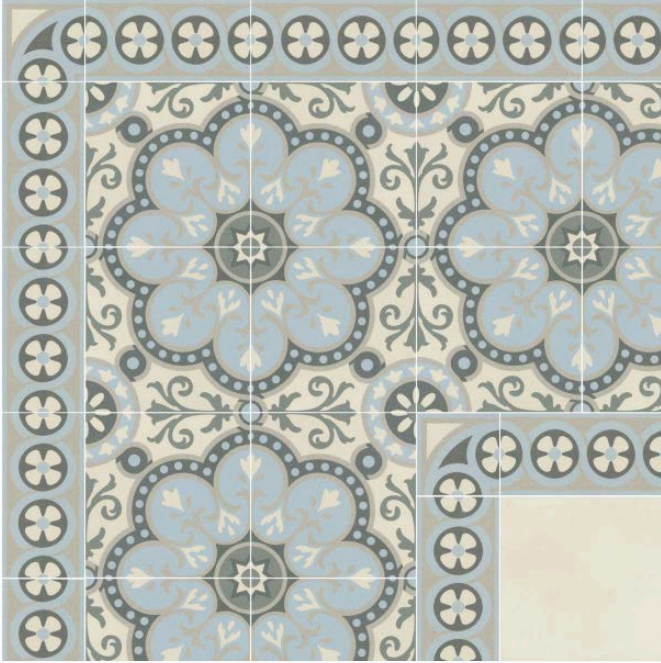

BEL HISTOIRE

LISETTE
1515BHLIS

BEL HISTOIRE

NELLE CORNER
7575BHNEL-C

BEL HISTOIRE

NELLE LINE
7515BHNEL-L

PAIRING OPTIONS

OMBRE

GREGE

ALBATRE

BLUE