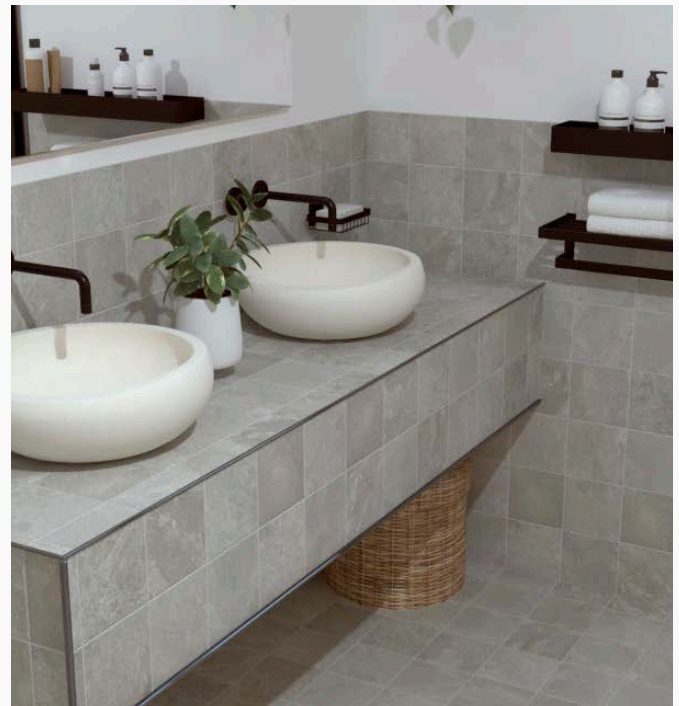

PLEASE NOTE: The Stonepeak Collection varies in colour, texture and design. Each box contains a random mixture of these contrasts with up to 48 different faces across the range. For desired look, it is recommended to lay out preferred combination before installation.

STONEPEAK

SAND
147SPSAN

147 x 147mm
0.907m²/Box (42pc)
46pc/sqm

STONEPEAK

SAGE
147SPSAG

147 x 147mm
0.907m²/Box (42pc)
46pc/sqm

STONEPEAK

BLUE
147SPBLU

147 x 147mm
0.907m²/Box (42pc)
46pc/sqm

STONEPEAK

GREY
147SPGREY

147 x 147mm
0.907m²/Box (42pc)
46pc/sqm

STONEPEAK

IRON
147SPIRO

147 x 147mm
0.907m²/Box (42pc)
46pc/sqm

STONEPEAK

DARK
147SPDAR

147 x 147mm
0.907m²/Box (42pc)
46pc/sqm