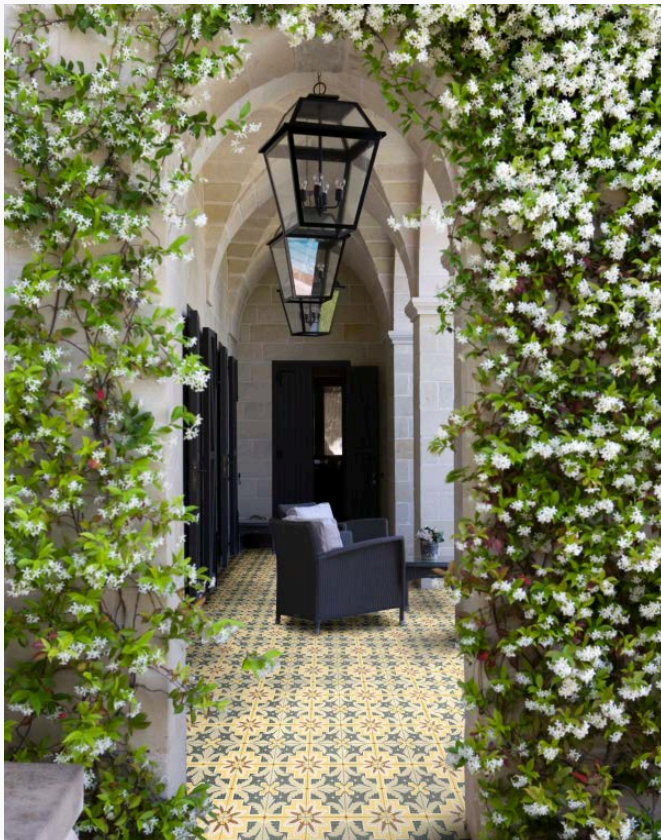

BEL HISTOIRE

**LISETTE
1515BHLIS**

150 x 150mm
0.99m²/Box (44pc),
44.5pc/sqm

BEL HISTOIRE

**EDOUARD
1515BHEDO**

150 x 150mm
0.99m²/Box (44pc),
44.5pc/sqm

BEL HISTOIRE

**ELIOT CORNER
7575BHCLI-C**