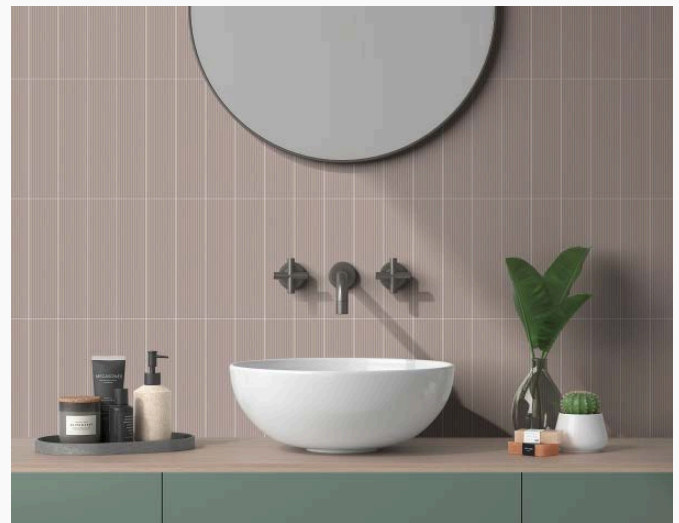

GLENBROOK

WHITE
520GLEWHI-S

50 x 200mm
0.764m²/Box (78pc),
102pc/sqm

GLENBROOK

PEARL
520GLEPRL-S

50 x 200mm
0.764m²/Box (78pc),
102pc/sqm

GLENBROOK

SHADOW
520GLESHA-S

50 x 200mm
0.764m²/Box (78pc),
102pc/sqm

GLENBROOK

MUSK
520GLEMUS-S

50 x 200mm
0.764m²/Box (78pc),
102pc/sqm

GLENBROOK

GREEN
520GLEGRE-S

50 x 200mm
0.764m²/Box (78pc),
102pc/sqm

GLENBROOK

BLUE
520GLEBLU-S

50 x 200mm
0.764m²/Box (78pc),
102pc/sqm