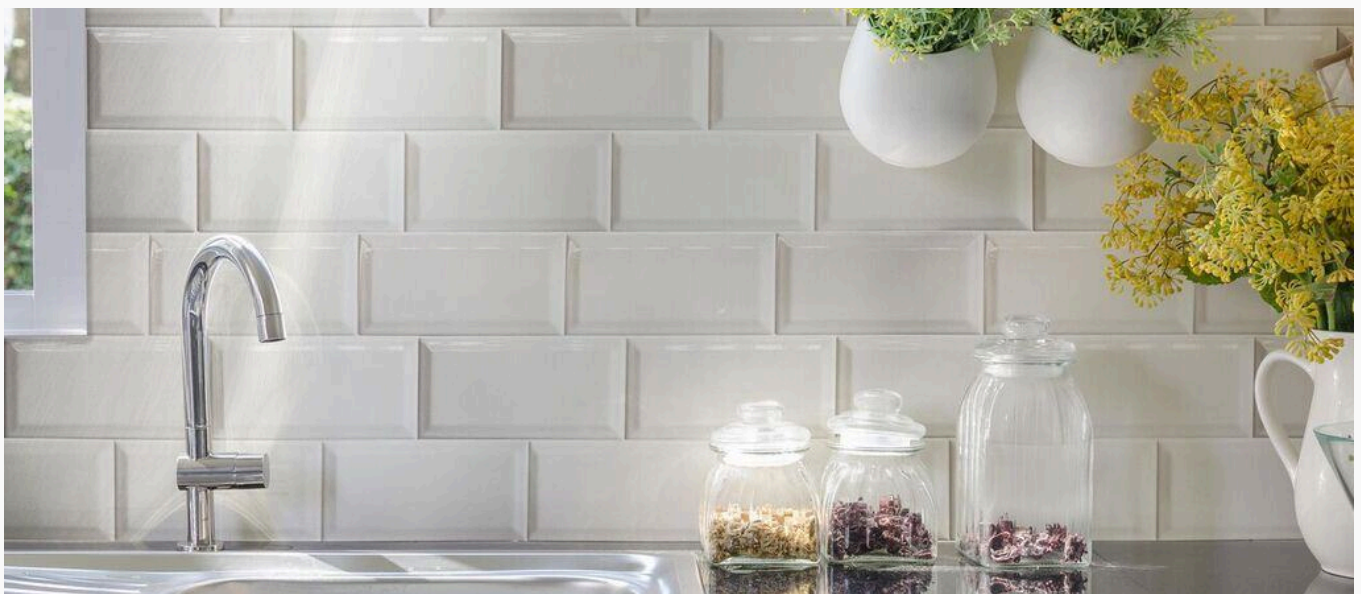

PLEASE NOTE: The Bevelled Craquele Collection require sealing with an appropriate sealer, check with your sealer company for best recommendation. Follow the product's instructions for the correct application and maintenance. We recommend sealing the tiles after installation but before grouting.

bevelled

CRAQUELE SNOW
2010CRASNO-BX

200 x 100mm
1m²/Box (50pc),
50pc/sqm

bevelled

CRAQUELE MARINE
2010CRAMAR-BX

200 x 100mm
1m²/Box (50pc),
50pc/sqm

bevelled

CRAQUELE SMOKE
2010CRASMO-BX

200 x 100mm
1m²/Box (50pc),
50pc/sqm

bevelled

CRAQUELE FOG
2010CRAFOG-BX

200 x 100mm
1m²/Box (50pc),
50pc/sqm