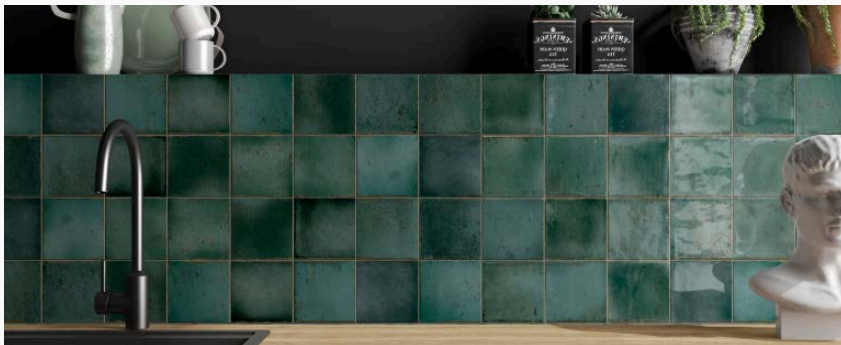

PLEASE NOTE: The Amazonia Collection varies in colour, texture and finish. Each tile may have a mixture of gloss and satin effect and each box contains a random mixture of these contrasts. For desired look, It is recommended to lay out preferred combination before installation.

Amazonia

CHALK
125AMACHA

125 x 125mm
0.94m²/Box (60pc),
64pc/sqm

Amazonia

SAND
125AMASAN

125 x 125mm
0.94m²/Box (60pc),
64pc/sqm

Amazonia

CORAL
125AMACOR

125 x 125mm
0.94m²/Box (60pc),
64pc/sqm

Amazonia

MOSS
125AMAMOS

125 x 125mm
0.94m²/Box (60pc),
64pc/sqm

Amazonia

JADE
125AMAJAD

125 x 125mm
0.94m²/Box (60pc),
64pc/sqm

Amazonia

SAPPHIRE
125AMASAP

125 x 125mm
0.94m²/Box (60pc),
64pc/sqm

Amazonia

CARBON
125AMACAR

125 x 125mm
0.94m²/Box (60pc),
64pc/sqm