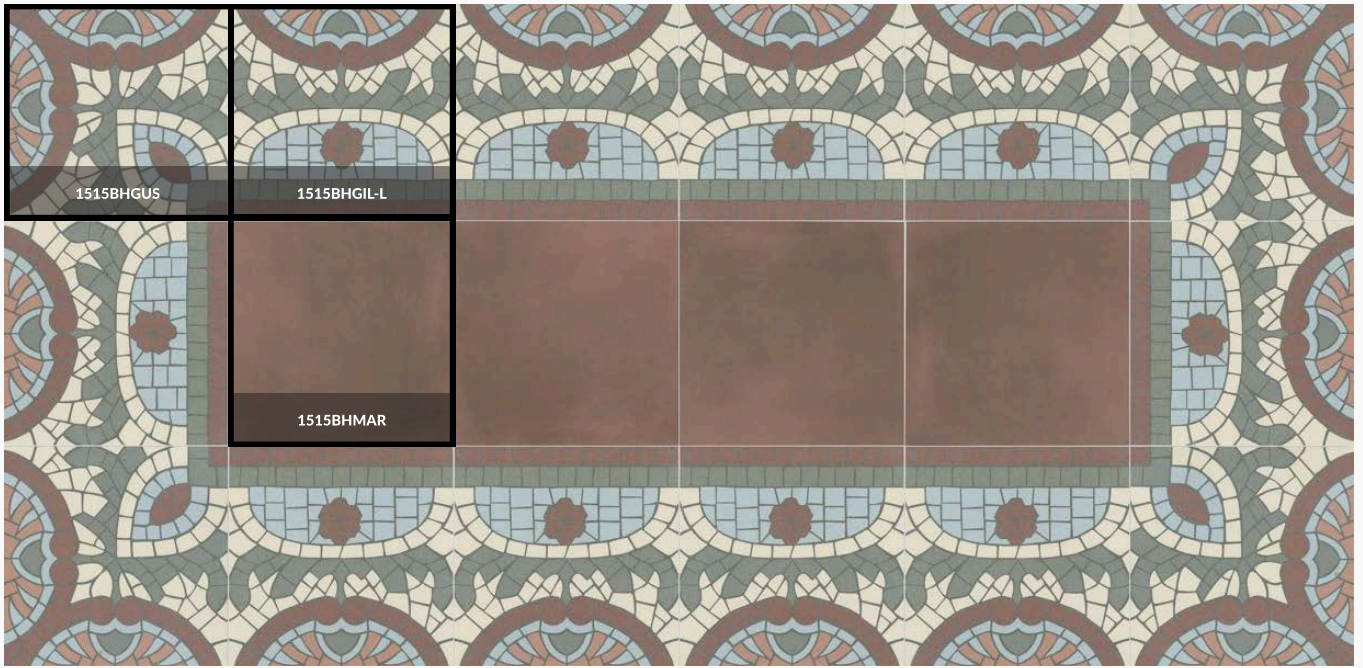

LONDON

Ceramic Wall Tiles featuring a Fluted Design,
with a Satin Finish (unless stated).

Wall Only

Straight Edge

V1 Uniformed Variation

L O N D O N

GLOSS WHITE
3060LONGW

300 x 600mm
1.44m²/Box (8pc),
5.6pc/sqm