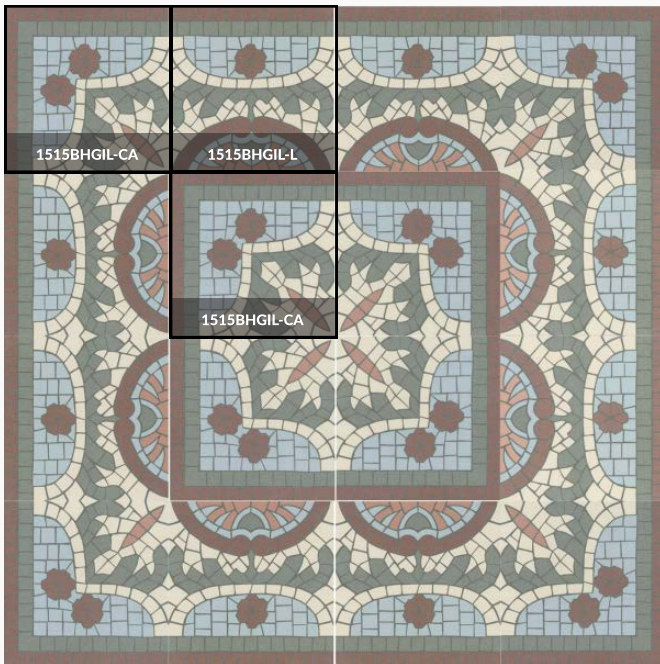

LONDON

Ceramic Wall Tiles featuring a Fluted Design,
with a Satin Finish (unless stated).

Wall Only

Straight Edge

V1 Uniformed Variation

L O N D O N

GLOSS WHITE
3060LONGW

300 x 600mm
1.44m²/Box (8pc),
5.6pc/sqm