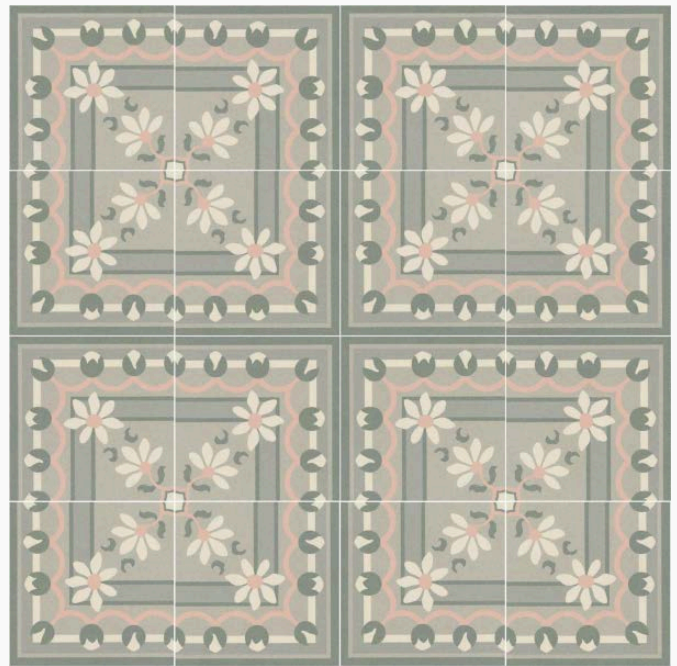

PAIRING OPTIONS