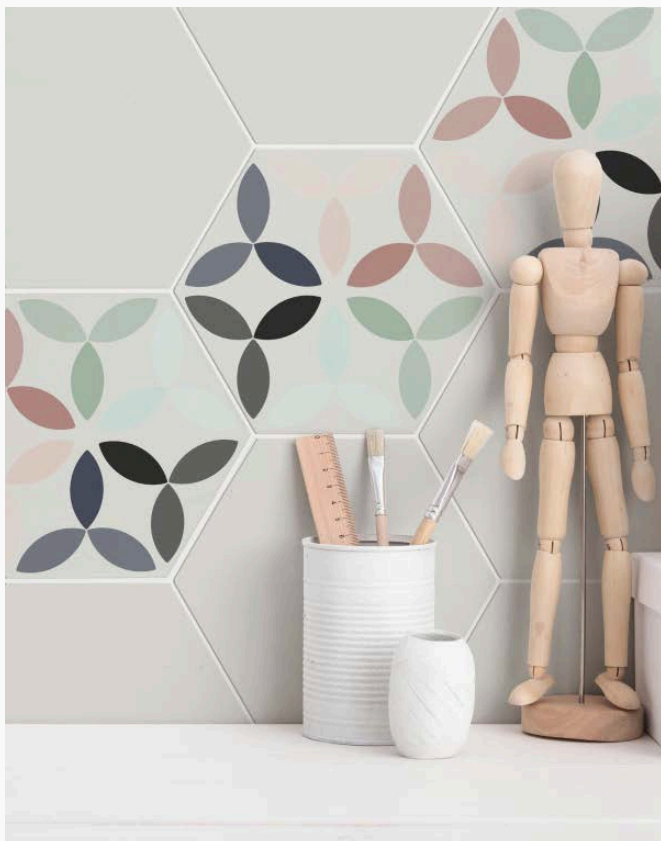

150 x 170mm
0.5m²/Box (26pc),
52pc/sqm

Flamingo

BLUE
1517FLABLU

150 x 170mm
0.5m²/Box (26pc),
52pc/sqm

Flamingo

BLACK
1517FLABLK

150 x 170mm
0.5m²/Box (26pc),
52pc/sqm

VIVID