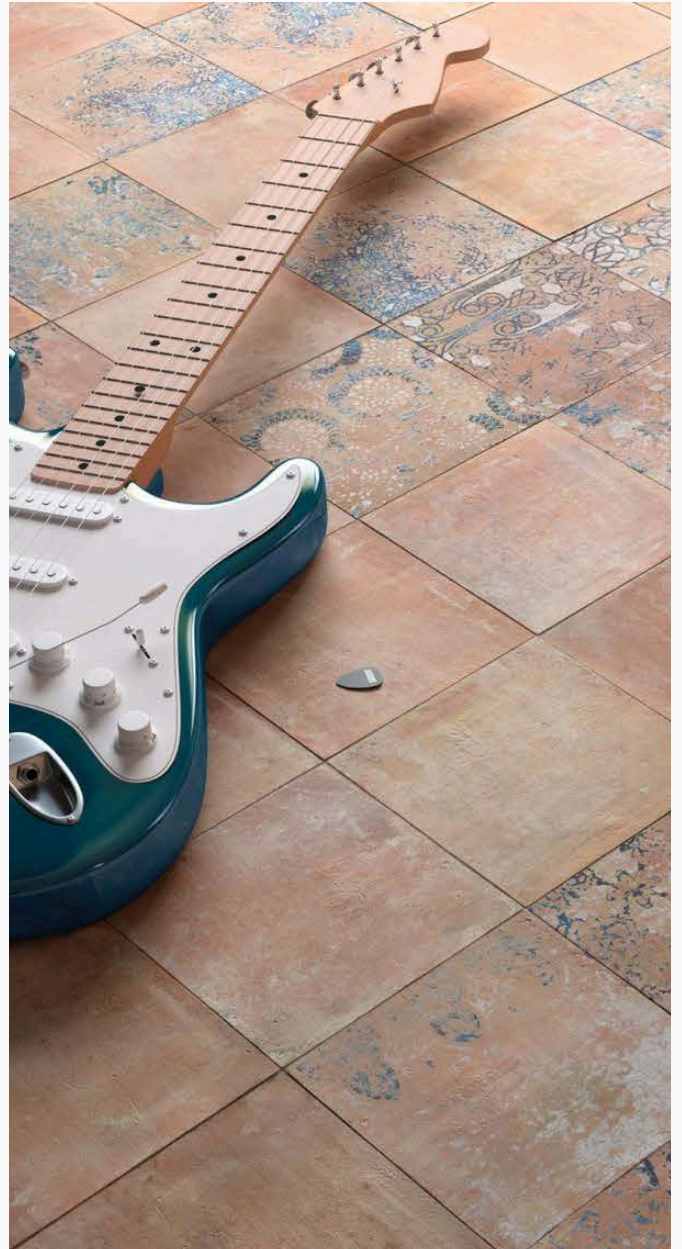

PLEASE NOTE: The Chateau Décor Collection contains a random mixture of up to 28 different patterns in each box from the colour range chosen. This range varies in colour, texture and finish and each box contains a random mixture of these contrasts. For desired look, it is recommended to lay out preferred combination before installation.

CHATEAU

WHITE GLOSS
185CHAWHI-D

185 x 185mm
0.413m²/Box (12pc),
29pc/sqm

CHATEAU

GRAPHITE MATTE
185CHAGRA-D

185 x 185mm
0.413m²/Box (12pc),
29pc/sqm

CHATEAU

COTTO MATTE
185CHACOT-D

185 x 185mm
0.413m²/Box (12pc),
29pc/sqm