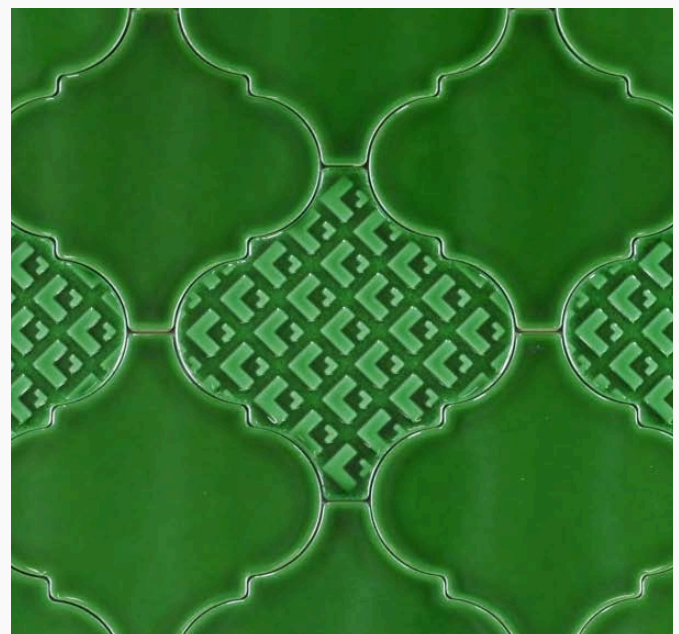

PLEASE NOTE: The Arabesca Blue & Green collections have a craquele glaze and require sealing with an appropriate sealer. Check with your sealer company for best recommendation. Follow the products instructions for the correct application & maintenance. We recommend sealing the tiles after installation but before grouting.

ARABESCA

**HERITAGE GREEN
ARAVCRI**

150 x 150mm
0.43m²/Box (34pc),
78pc/sqm

ARABESCA

**HERITAGE GREEN
ARAVCRI-R1B**

150 x 150mm
0.41m²/Box (32pc),
78pc/sqm

ARABESCA

**HERITAGE GREEN
ARAVCRI-R2B**

150 x 150mm
0.41m²/Box (32pc),
78pc/sqm

ARABESCA

**HERITAGE GREEN
ARAVCRI-R4B**

150 x 150mm
0.41m²/Box (32pc),
78pc/sqm