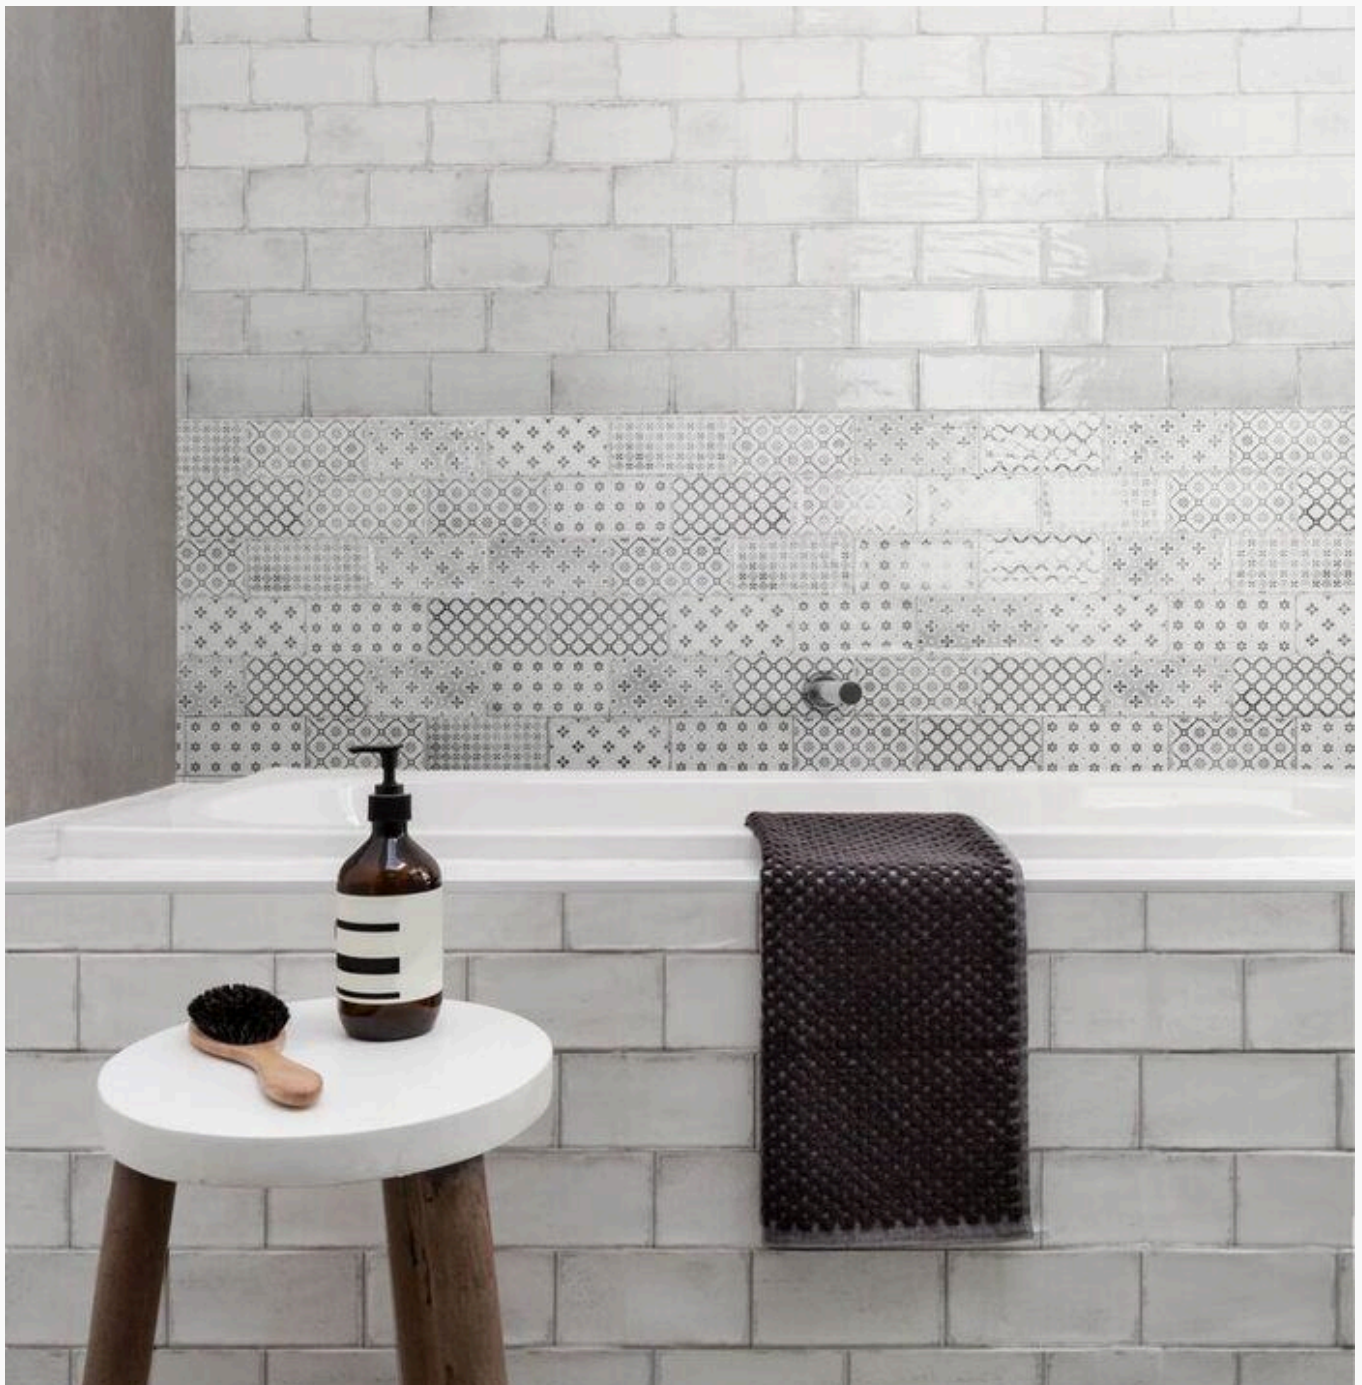

VITA

BIANCO WHITE
2010VITBIA

200 x 100m
1m²/Box (50pc),
50pc/sqm

VITA

MELA GREEN
2010VITMEL

200 x 100m
1m²/Box (50pc),
50pc/sqm

VITA

NEBBIA GREY
2010VITNEB

200 x 100m
1m²/Box (50pc),
50pc/sqm

VITA

MARE OCEAN BLUE
2010VITMAR

200 x 100m
1m²/Box (50pc),
50pc/sqm